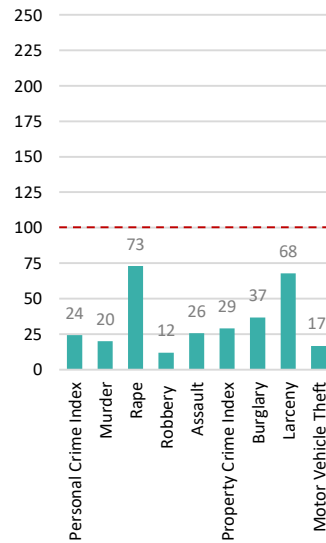

Greenfield Plaza

1000 Holly Springs Road | Phoenix, AZ 85044

Crime Index Report

Applied Geographic Solutions (AGS) - 2025 B

Current Year

	0.5 Miles		1 Mile		2 Miles		3 Miles	
Total Crime Index	31	A+	28	A+	31	A+	34	A+
Personal Crime Index	21	A+	24	A+	39	A+	42	A
Murder	10	A+	20	A+	50	A-	48	A
Rape	71	B+	73	B+	75	B	71	B+
Robbery	7	A+	12	A+	37	A+	37	A+
Assault	20	A+	26	A+	41	A	44	A
Property Crime Index	33	A+	29	A+	30	A+	32	A+
Burglary	32	A+	37	A+	48	A	60	A-
Larceny	72	B+	68	B+	64	B+	62	B+
Motor Vehicle Theft	21	A+	17	A+	32	A+	38	A+

Crime values are indices (U.S. average = 100), not historical crime incident counts.

Greenfield Plaza

1000 Holly Springs Road | Phoenix, AZ 85044

Crime Index Report

Applied Geographic Solutions (AGS) - 2025 B

5-year Projection

	0.5 Miles		1 Mile		2 Miles		3 Miles	
Total Crime Index	42	A	30	A+	30	A+	28	A+
Personal Crime Index	31	A+	26	A+	27	A+	22	A+
Murder	12	A+	22	A+	19	A+	20	A+
Rape	68	B+	65	B+	61	B+	48	A
Robbery	5	A+	11	A+	13	A+	15	A+
Assault	14	A+	25	A+	28	A+	26	A+
Property Crime Index	51	A-	42	A	39	A+	34	A+
Burglary	31	A+	38	A+	52	A-	44	A
Larceny	88	B	68	B+	58	A-	51	A-
Motor Vehicle Theft	25	A+	21	A+	24	A+	22	A+

Crime values are indices (U.S. average = 100), not historical crime incident counts.

Greenfield Plaza

1000 Holly Springs Road | Phoenix, AZ 85044

Total Crime Index Map

Applied Geographic Solutions (AGS) - 2025 B