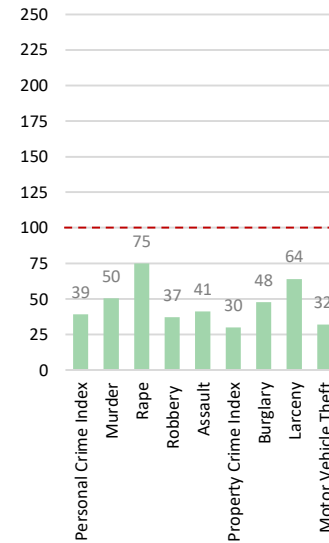

Greenfield Plaza

1000 Holly Springs Road | Phoenix, AZ 85044

Crime Index Report

Applied Geographic Solutions (AGS) - 2025 B

Current Year

	0.5 Miles		1 Mile		2 Miles		3 Miles	
Total Crime Index	31	A+	28	A+	31	A+	34	A+
Personal Crime Index	21	A+	24	A+	39	A+	42	A
Murder	10	A+	20	A+	50	A-	48	A
Rape	71	B+	73	B+	75	B	71	B+
Robbery	7	A+	12	A+	37	A+	37	A+
Assault	20	A+	26	A+	41	A	44	A
Property Crime Index	33	A+	29	A+	30	A+	32	A+
Burglary	32	A+	37	A+	48	A	60	A-
Larceny	72	B+	68	B+	64	B+	62	B+
Motor Vehicle Theft	21	A+	17	A+	32	A+	38	A+

Crime values are indices (U.S. average = 100), not historical crime incident counts.

Greenfield Plaza

1000 Holly Springs Road | Phoenix, AZ 85044

Crime Index Report

Applied Geographic Solutions (AGS) - 2025 B

5-year Projection

	0.5 Miles		1 Mile		2 Miles		3 Miles	
Total Crime Index	42	A	30	A+	30	A+	28	A+
Personal Crime Index	31	A+	26	A+	27	A+	22	A+
Murder	12	A+	22	A+	19	A+	20	A+
Rape	68	B+	65	B+	61	B+	48	A
Robbery	5	A+	11	A+	13	A+	15	A+
Assault	14	A+	25	A+	28	A+	26	A+
Property Crime Index	51	A-	42	A	39	A+	34	A+
Burglary	31	A+	38	A+	52	A-	44	A
Larceny	88	B	68	B+	58	A-	51	A-
Motor Vehicle Theft	25	A+	21	A+	24	A+	22	A+

Crime values are indices (U.S. average = 100), not historical crime incident counts.

Greenfield Plaza

1000 Holly Springs Road | Phoenix, AZ 85044

Total Crime Index Map

Applied Geographic Solutions (AGS) - 2025 B