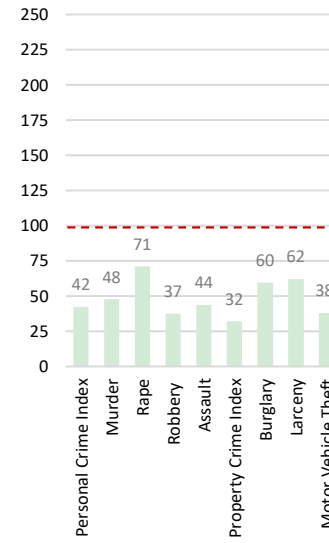

Greenfield Plaza

1000 Holly Springs Road | Phoenix, AZ 85044

Crime Index Report

Applied Geographic Solutions (AGS) - 2025 B

Current Year

	0.5 Miles		1 Mile		2 Miles		3 Miles	
Total Crime Index	31	A+	28	A+	31	A+	34	A+
Personal Crime Index	21	A+	24	A+	39	A+	42	A
Murder	10	A+	20	A+	50	A-	48	A
Rape	71	B+	73	B+	75	B	71	B+
Robbery	7	A+	12	A+	37	A+	37	A+
Assault	20	A+	26	A+	41	A	44	A
Property Crime Index	33	A+	29	A+	30	A+	32	A+
Burglary	32	A+	37	A+	48	A	60	A-
Larceny	72	B+	68	B+	64	B+	62	B+
Motor Vehicle Theft	21	A+	17	A+	32	A+	38	A+

Crime values are indices (U.S. average = 100), not historical crime incident counts.

Greenfield Plaza

1000 Holly Springs Road | Phoenix, AZ 85044

Crime Index Report

Applied Geographic Solutions (AGS) - 2025 B

5-year Projection

	0.5 Miles		1 Mile		2 Miles		3 Miles	
Total Crime Index	42	A	30	A+	30	A+	28	A+
Personal Crime Index	31	A+	26	A+	27	A+	22	A+
Murder	12	A+	22	A+	19	A+	20	A+
Rape	68	B+	65	B+	61	B+	48	A
Robbery	5	A+	11	A+	13	A+	15	A+
Assault	14	A+	25	A+	28	A+	26	A+
Property Crime Index	51	A-	42	A	39	A+	34	A+
Burglary	31	A+	38	A+	52	A-	44	A
Larceny	88	B	68	B+	58	A-	51	A-
Motor Vehicle Theft	25	A+	21	A+	24	A+	22	A+

Crime values are indices (U.S. average = 100), not historical crime incident counts.

Greenfield Plaza

1000 Holly Springs Road | Phoenix, AZ 85044

Total Crime Index Map

Applied Geographic Solutions (AGS) - 2025 B