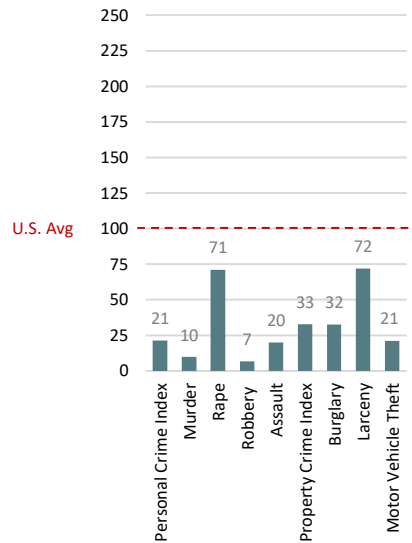

Greenfield Plaza

1000 Holly Springs Road | Phoenix, AZ 85044

Crime Index Report

Applied Geographic Solutions (AGS) - 2025 B

Current Year

	0.5 Miles		1 Mile		2 Miles		3 Miles	
Total Crime Index	31	A+	28	A+	31	A+	34	A+
Personal Crime Index	21	A+	24	A+	39	A+	42	A
Murder	10	A+	20	A+	50	A-	48	A
Rape	71	B+	73	B+	75	B	71	B+
Robbery	7	A+	12	A+	37	A+	37	A+
Assault	20	A+	26	A+	41	A	44	A
Property Crime Index	33	A+	29	A+	30	A+	32	A+
Burglary	32	A+	37	A+	48	A	60	A-
Larceny	72	B+	68	B+	64	B+	62	B+
Motor Vehicle Theft	21	A+	17	A+	32	A+	38	A+

Crime values are indices (U.S. average = 100), not historical crime incident counts.

Greenfield Plaza

1000 Holly Springs Road | Phoenix, AZ 85044

Crime Index Report

Applied Geographic Solutions (AGS) - 2025 B

5-year Projection

	0.5 Miles		1 Mile		2 Miles		3 Miles	
Total Crime Index	42	A	30	A+	30	A+	28	A+
Personal Crime Index	31	A+	26	A+	27	A+	22	A+
Murder	12	A+	22	A+	19	A+	20	A+
Rape	68	B+	65	B+	61	B+	48	A
Robbery	5	A+	11	A+	13	A+	15	A+
Assault	14	A+	25	A+	28	A+	26	A+
Property Crime Index	51	A-	42	A	39	A+	34	A+
Burglary	31	A+	38	A+	52	A-	44	A
Larceny	88	B	68	B+	58	A-	51	A-
Motor Vehicle Theft	25	A+	21	A+	24	A+	22	A+