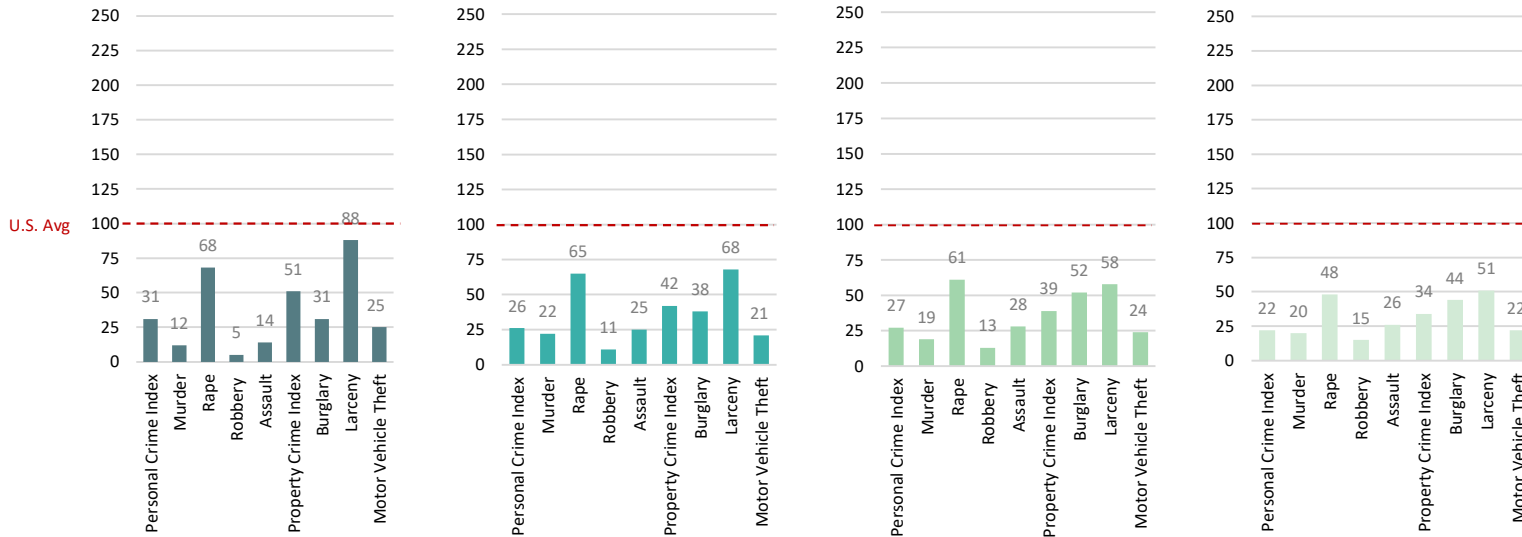

Greenfield Plaza

1000 Holly Springs Road | Phoenix, AZ 85044

Crime Index Report

Applied Geographic Solutions (AGS) - 2025 B

Current Year

	0.5 Miles		1 Mile		2 Miles		3 Miles	
Total Crime Index	31	A+	28	A+	31	A+	34	A+
Personal Crime Index	21	A+	24	A+	39	A+	42	A
Murder	10	A+	20	A+	50	A-	48	A
Rape	71	B+	73	B+	75	B	71	B+
Robbery	7	A+	12	A+	37	A+	37	A+
Assault	20	A+	26	A+	41	A	44	A
Property Crime Index	33	A+	29	A+	30	A+	32	A+
Burglary	32	A+	37	A+	48	A	60	A-
Larceny	72	B+	68	B+	64	B+	62	B+
Motor Vehicle Theft	21	A+	17	A+	32	A+	38	A+

Crime values are indices (U.S. average = 100), not historical crime incident counts.

Greenfield Plaza

1000 Holly Springs Road | Phoenix, AZ 85044

Crime Index Report

Applied Geographic Solutions (AGS) - 2025 B

5-year Projection

	0.5 Miles		1 Mile		2 Miles		3 Miles	
Total Crime Index	42	A	30	A+	30	A+	28	A+
Personal Crime Index	31	A+	26	A+	27	A+	22	A+
Murder	12	A+	22	A+	19	A+	20	A+
Rape	68	B+	65	B+	61	B+	48	A
Robbery	5	A+	11	A+	13	A+	15	A+
Assault	14	A+	25	A+	28	A+	26	A+
Property Crime Index	51	A-	42	A	39	A+	34	A+
Burglary	31	A+	38	A+	52	A-	44	A
Larceny	88	B	68	B+	58	A-	51	A-
Motor Vehicle Theft	25	A+	21	A+	24	A+	22	A+

Crime values are indices (U.S. average = 100), not historical crime incident counts.

Greenfield Plaza

1000 Holly Springs Road | Phoenix, AZ 85044

Total Crime Index Map

Applied Geographic Solutions (AGS) - 2025 B